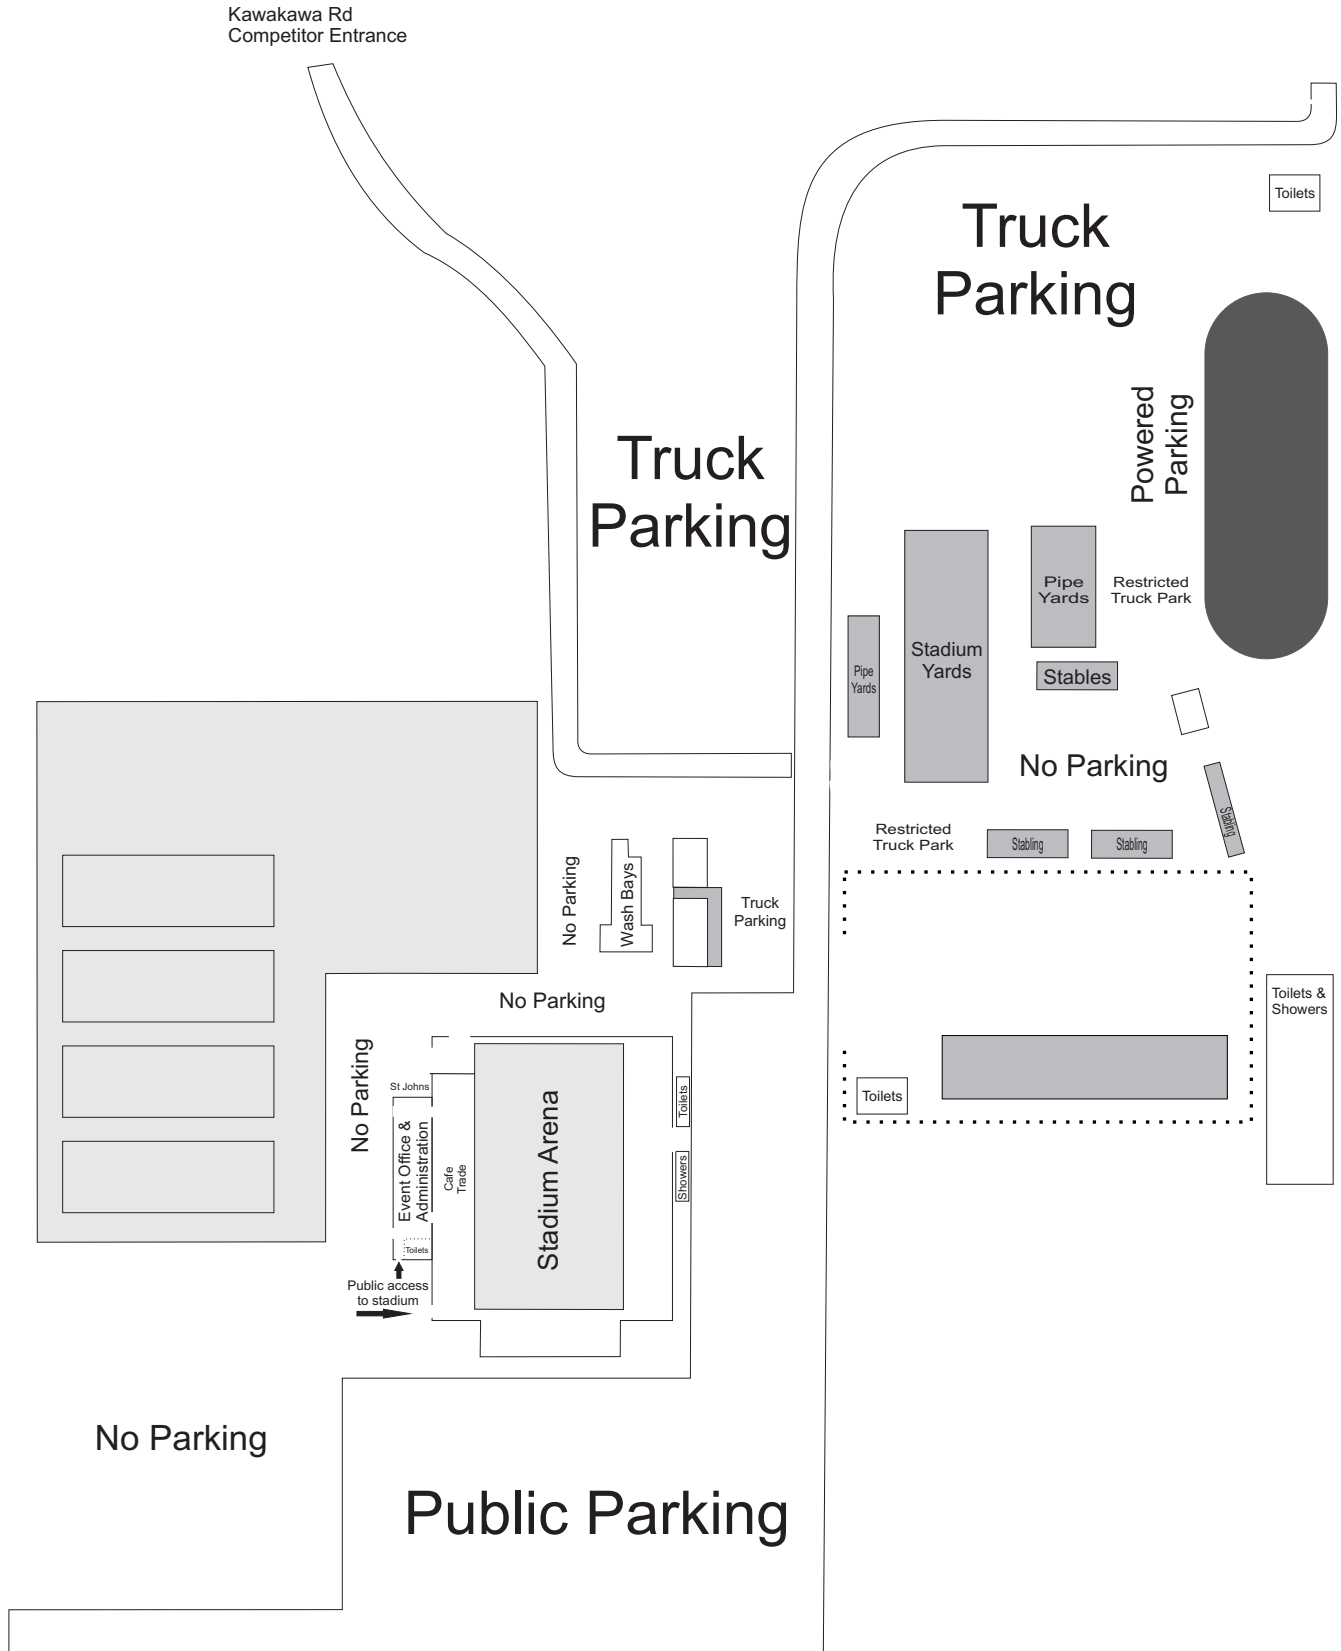

Site Plan

The information on this page is correct to the best of our knowledge at time of creation. Information is always subject to change, because of this Dressage Waitemata accepts no responsibility for information that proves to be incorrect at the showgrounds. Please read the show schedules and rider notices. If things have changed at venues please let us know so they can be updated here.